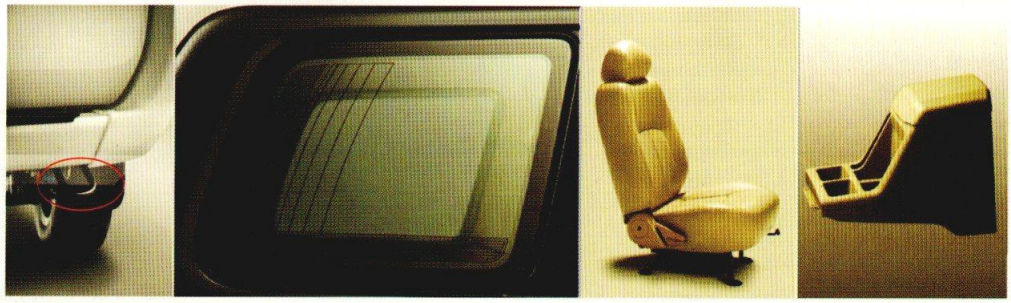

Rear Towing Hook (LS & LV)

Glass Mounted Antena (LS & LV)

Leather & Vynil Combination (LS)

Console Box (LS & LV)