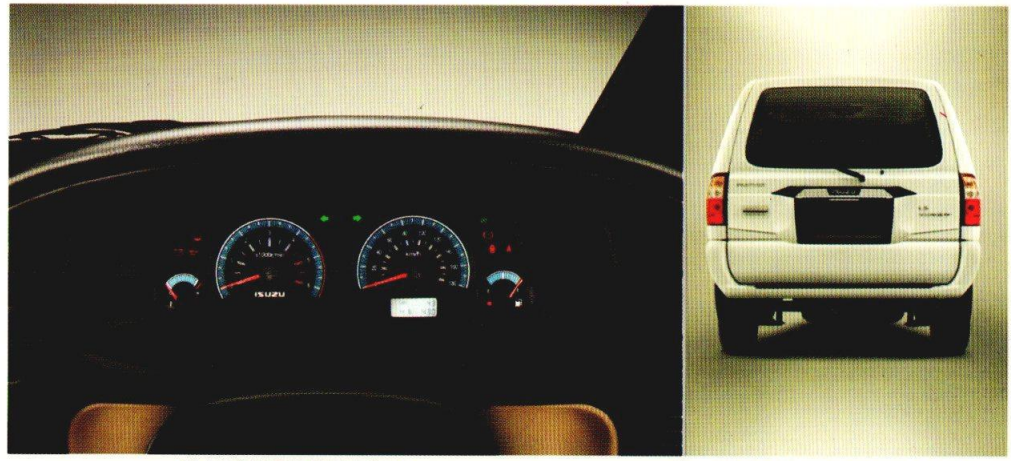

MESIN | ENGINE

Model | Model		4JA1-L Diesel Direct Injection w/ Turbocharger
Isi Silinder | Piston Displacement	cc	2,499
Diameter x Langkah | Bore x Stroke	mm	93 x 92
Daya Maksimum | Max. Power	PS / rpm	80 / 3,500
Torsi Maksimum | Max. Torque	Kgm / rpm	19.5 / 1,800
Kapasitas Tangki | Tank Capacity	Ltr	55

TRANSMISI | TRANSMISSION

Model | Model		MSG5K
Perbandingan Gigi | Gear Ratio	1st	4.122
	2nd	2.493
	3rd	1.504
	4th	1.000
	5th	0.855
	Rev.	3.720
Perbandingan Gigi Akhir | Final Gear Ratio		4.100
Velg | Wheel		6 Spokes 6.5 J Alloy
Ukuran Ban | Tire Size		205/65/R15
Ban Cadangan | Spare Tire		Steel Wheel

FITUR | FEATURES

	Single Blower	Double Blower
Air Conditioning		
Meter Complete	New Illumination with Warning Indicator (driver belt, door, fuel)	
Seat Material	Vynil	Leather & Vynil Combination
Radio CD+MP3	Yes	Yes
Power Steering	Yes	Yes
Power Window	Yes	Yes
Glass Mounted Antena	Yes	Yes
Moulded Door Trim	Yes	Yes
Fog Lamp	Yes	Yes
Engine Hood Ornament	Yes	Yes
Hi Type Console Box	Yes	Yes
Leather Steering Wheel	Yes	Yes
Rear Wiper	-	Yes
Foot Step	-	Yes
Side Body Mould List	-	Yes
Chrome Outside Mirror with Turn Lamp	-	Yes
New Back Door Garnish	-	Yes

* Spesifikasi teknis dapat berubah sewaktu-waktu mengikuti perkembangan teknologi
** Untuk tipe Panther LV tersedia 2 (dua) tipe : LV Face to Face dan Front Face (FF)

FITUR

New Meter Complete (LS & LV)

New Back Door Garnish (LS)